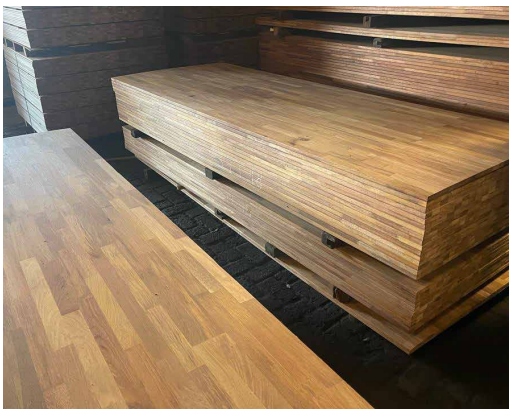

DECKING

- TEAK WOOD DECK
- WPC
- AFROMOSIA
- ROSE WOOD
- BURMA TEAK