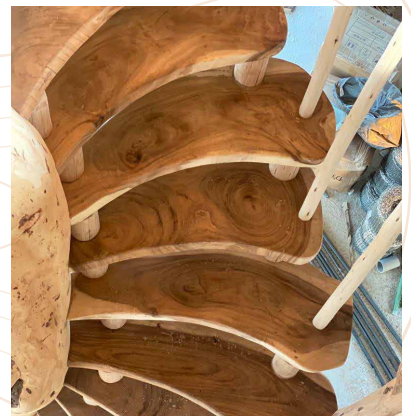

VACCUM DRYER

DECKING

- TEAK WOOD DECK
- WPC
- AFROMOSIA
- ROSE WOOD
- BURMA TEAK

FURNITURES

FURNITURES

PROJECTS

OUTDOOR & INDOOR PROJECTS

BESTON GROUP OF COMPANIES